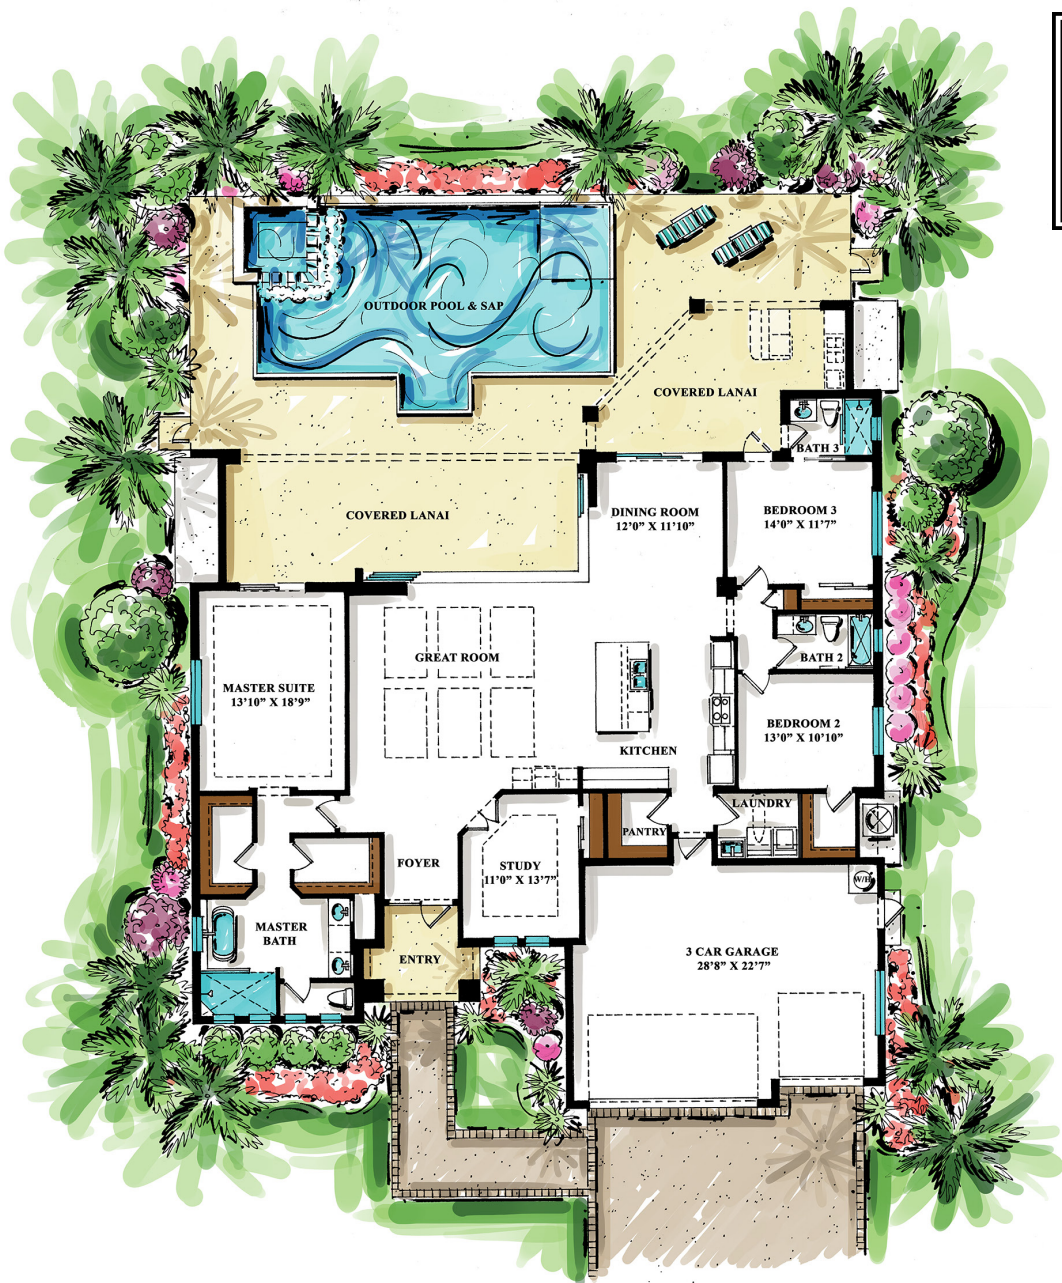

THE WHITE MARLIN

Living	2,422 SQ FT
Garage	655 SQ FT
Lanai	720 SQ FT
Entry	83 SQ FT
Total	3,900 SQ FT

3 Bedrooms
Study
Pantry

3 Bathrooms

3 Car Garage

(239) 540-4908
TraceyQualityBuilding.net

CBC1258119 • CBC1260854

*Plans subject to change without notice