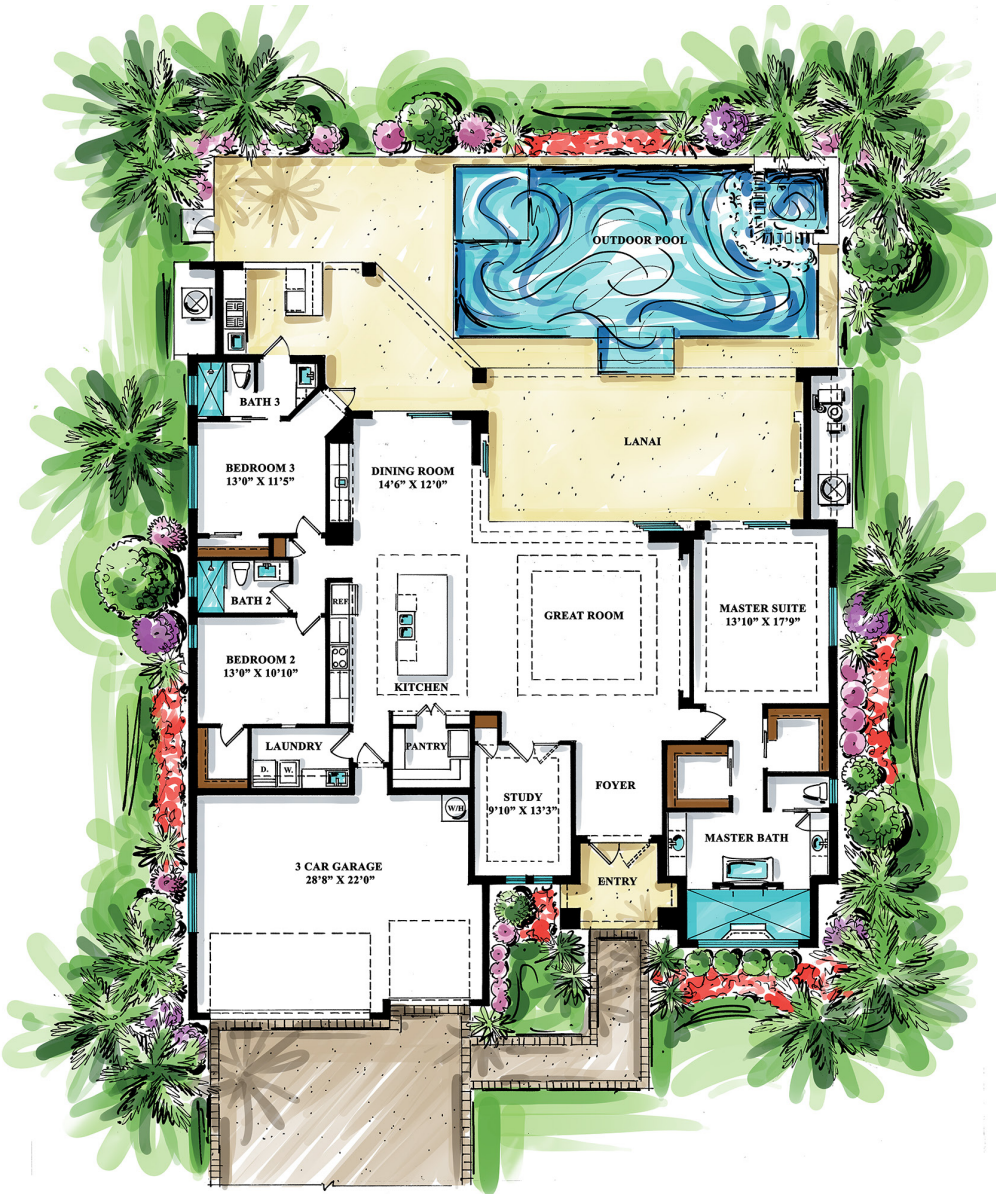

THE STRIPED MARLIN

Living	2,558 SQ FT
Garage	659 SQ FT
Lanai	790 SQ FT
Entry	85 SQ FT
Equipment	64 SQ FT
Total	4,156 SQ FT

-  Living Area
-  **3 Bedrooms**
-  **3 Bathrooms**
-  **3 Car Garage**

(239) 540-4908
TraceyQualityBuilding.net